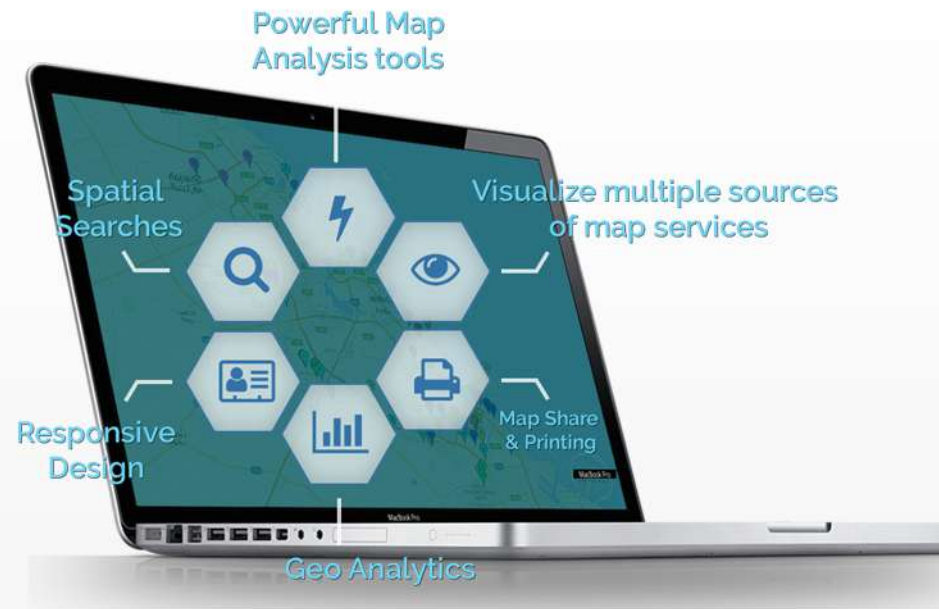

SMART
GEOAPP™

Geo Enabled Applications

Building customized Geo enabled applications for better decision making and analysis

Ready with ESRI ArcGIS 10.5 environment, integration with ArcGIS online and Portal for ArcGIS.

✓ Smart Geo Apps

With Smart Geo Apps you can build cost effective Geo enabled applications with optimized time. Optimized insights of your business, through analysis, data visualization and reports using your spatial data.

- Quickly develop Geo Enabled applications as per your specific Business requirements
- Easily maintained, Extend the functions as per the business maturity.
- Can easily integrate with any other business systems
- Easy to build geo enabled KPI dashboard and analytical reports.
- Support latest ESRI ArcGIS 10.5 environment.

Operational support

We provide GIS operational support, application enhancement, spatial data enhancements by following industry standard ITSM methodology.

✓ Industries

✓ Features

-  Powerful Mapping analysis Tools
-  Map Share & Printing
-  Visualize multiple source of map services
-  Buffering & Routing Analysis
-  Advanced search (Spatial and Attribute)
-  Geo Analytics (BI & KPI Dashboards)
-  Mashups - Integration
-  Live Data Feed Data Monitoring and Alerts
-  Trend Analysis
-  Security Framework